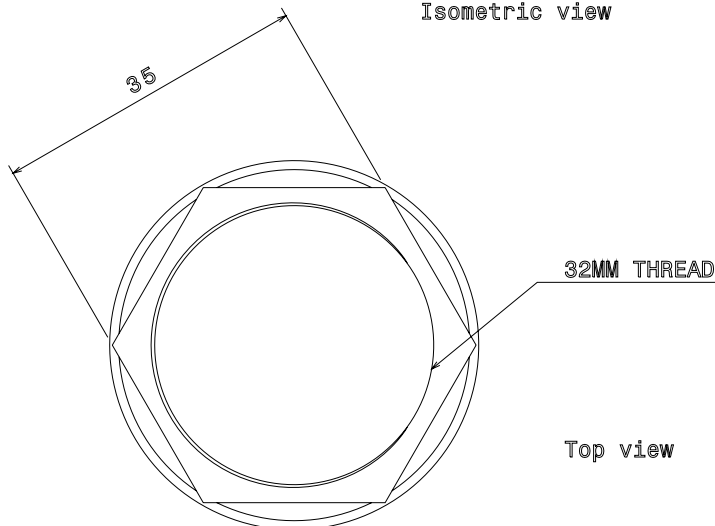

**PRODUCT CODE: PLN32W**  
PVC LOCKNUT

**DESCRIPTION**

32mm PVC Locknut

**FINISH**

White

**MATERIAL**

PVC

**PACKAGING**

Packed in qty 100

**ADDITIONAL NOTES**

Manufactured to BS4607 part 1

Isometric view

Top view

Side view